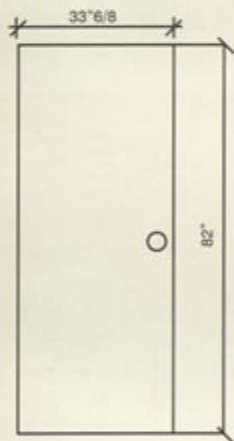

Size Detail ~

Thickness : 38mm (1 1/2")
 Width : 857mm (33 5/8")
 Height : 2083mm (82")

Full Board Door

Construction ~

Stiles and Rails : 38mm x 26mm (1.5" x 1")
 Plywood Thickness : 6mm (2/8")

Glass Door

Stiles and Rails : 38mm x 26mm
 Plywood Thickness : 6mm
 Glass thickness : 5mm