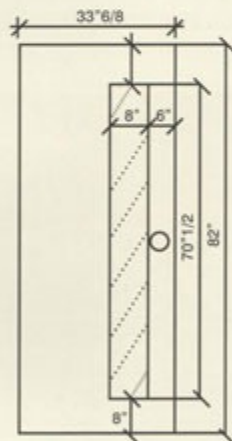

Side Glass Panel

* Custom made are also available (Size & Color)