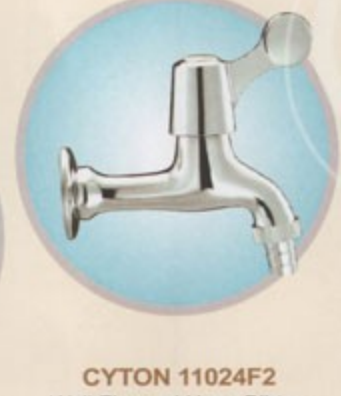

**CYTON 52000E1**  
Pillar Mounted Sink Tap  
With CP Metal Knob Handle

**CYTON 51000E1**  
Wall Mounted Sink Tap With  
CP Metal Knob Handle

**CYTON 52000F2**  
Pillar Mounted Sink Tap  
With CP Lever Handle

**CYTON 51000F2**  
Wall Mounted Sink Tap  
G/W CP Lever Handle

**CYTON 208**  
3 Function Shower Rose C/W  
A9 CP Brass Arm And Flange

**CYTON 668**  
1 Function Shower Rose C/W  
A9 CP Brass Arm And Flange

**CYTON 11002E1**  
CP Two Way Bibtap With  
CP Metal Knob Handle

**CYTON 11002F2**  
CP Two Way Bibtap With  
CP Lever Handle

**CYTON 11024E1**  
Wall Flanged Hose Bibtap  
With CP Metal Knob Handle

**CYTON 11024F2**  
Wall Flanged Hose Bibtap  
With CP Lever Handle

**CYTON 303**